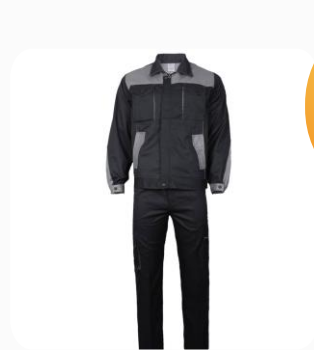

PRODUCT LIST

HEX

Workwear set 1

Size : M L XL 2XL 3XL 4XL

Color : 10 colors

Material : Filament viscous-cotton