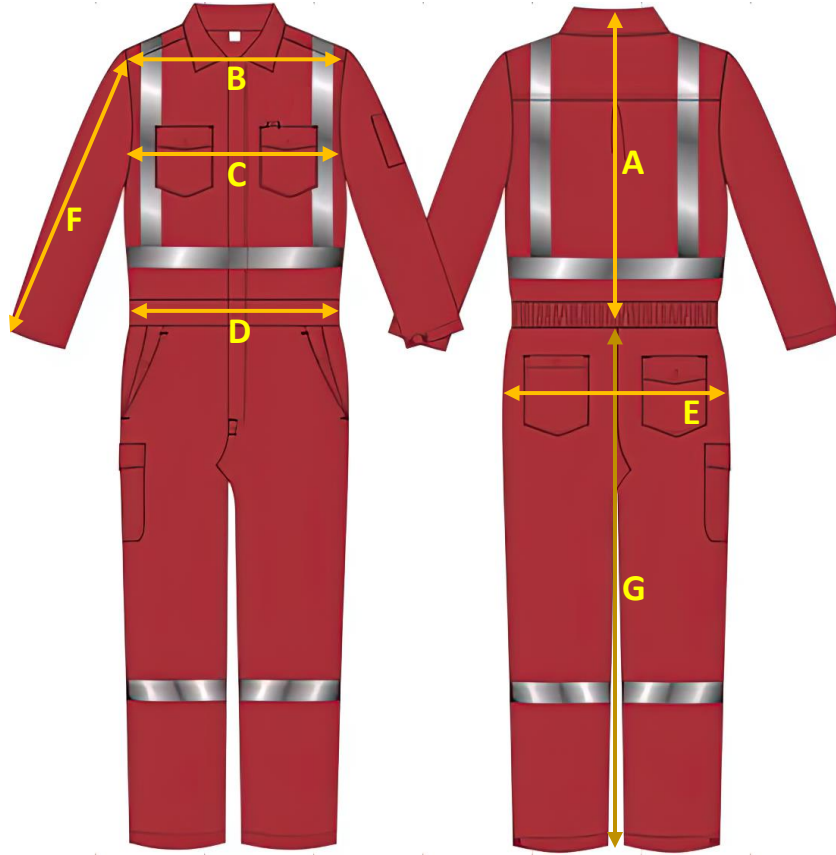

Size	Chest (A)	Waist (B)	Height (C)
S	95-100	75-77	155-160
M	99-104	79-81	160-165
L	103-108	83-85	165-170
XL	107-112	87-89	170-175
2XL	111-116	91-93	175-180
3XL	115-120	95-97	180-185
4XL	119-124	99-101	185-190

No.	Size	Tolerance	S	M	L	XL	2XL	3XL	4XL
A	Back center length	±1	50	52	54	56	58	60	62
B	Shoulder	±1	45.5	47	48.5	50	51.5	53	54.5
C	Chest	±2	110	114	118	122	126	130	134
D	Waist	±2	80	84	88	92	96	100	104
E	Hipline	±2	108	112	116	120	124	128	132
F	Sleeve	±1	58	59	60	61	62	63	64
G	Trousers length (with the waist)	±1	100	102	104	106	108	110	112