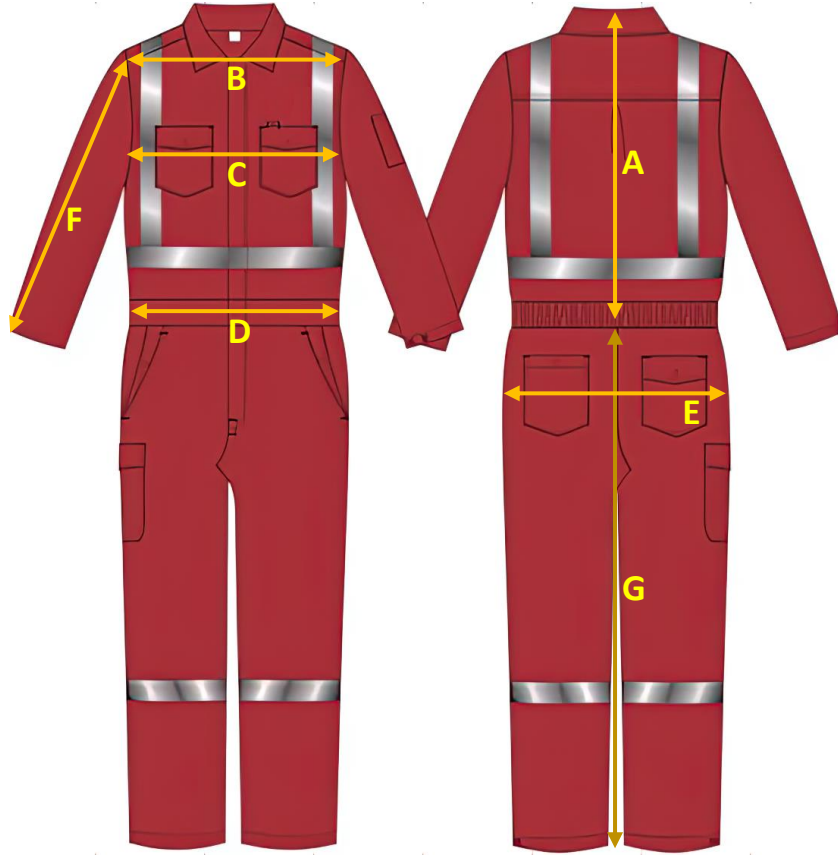

Size	Chest (A)	Waist (B)	Height (C)
S	95-100	75-77	155-160
M	99-104	79-81	160-165
L	103-108	83-85	165-170
XL	107-112	87-89	170-175
2XL	111-116	91-93	175-180
3XL	115-120	95-97	180-185
4XL	119-124	99-101	185-190

No.	Size	Tolerance	S	M	L	XL	2XL	3XL	4XL
A	Back center length	±1	50	52	54	56	58	60	62
B	Shoulder	±1	45.5	47	48.5	50	51.5	53	54.5
C	Chest	±2	110	114	118	122	126	130	134
D	Waist	±2	80	84	88	92	96	100	104
E	Hipline	±2	108	112	116	120	124	128	132
F	Sleeve	±1	58	59	60	61	62	63	64
G	Trousers length (with the waist)	±1	100	102	104	106	108	110	112